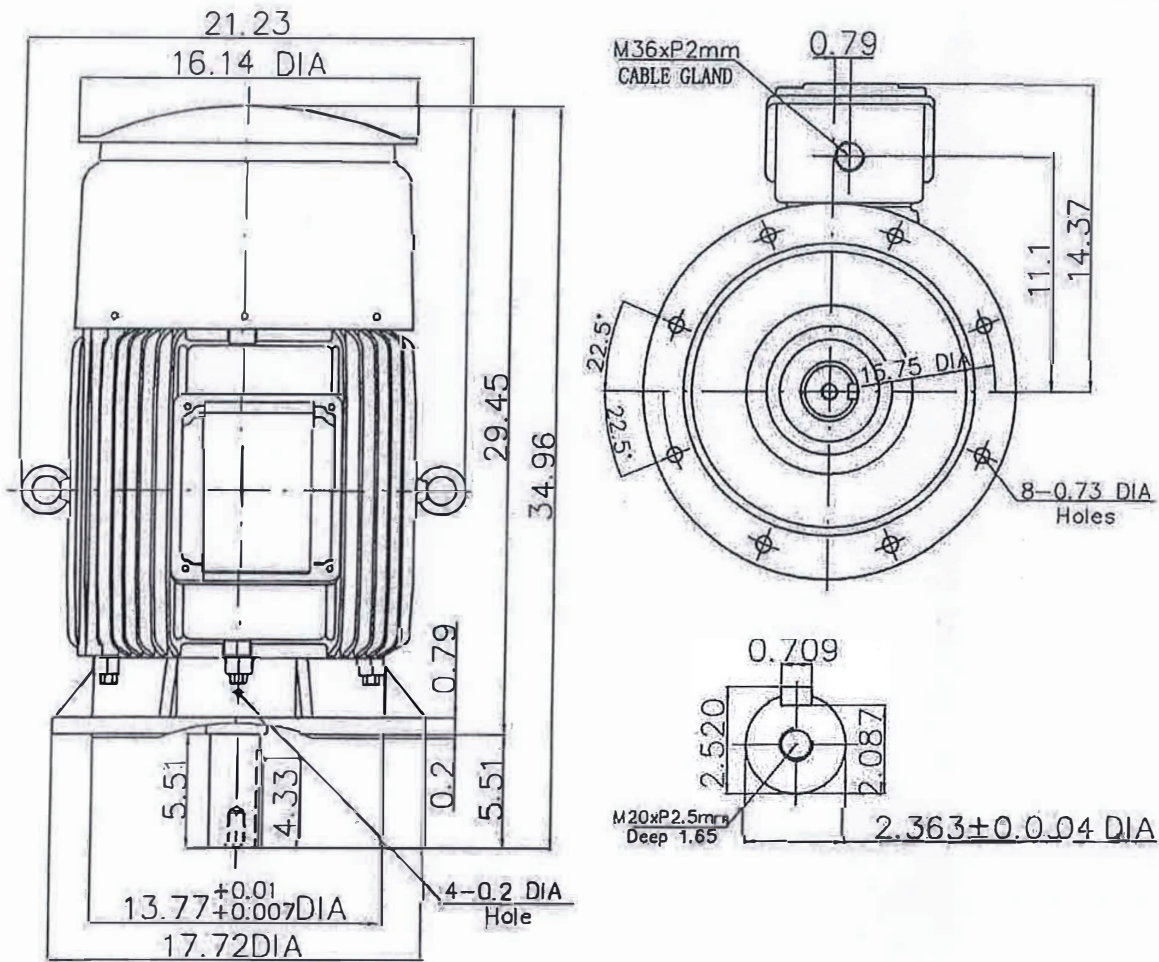

3-PHASE INDUCTION MOTOR

Type	Out Poles	Poles	Rating Voltages	Hertz	Frame	Ins.class	Weight
AEVF-NM	40HP 50HP	6P 6P			326C	F	kg
							B-1

注: 1.IP55
2.Terminal box screw stainless steel

OUTLINE DIMENSIONS	CUSTOMER
SU ZHOU LIANG CHI MOTOR CO., LTD.	